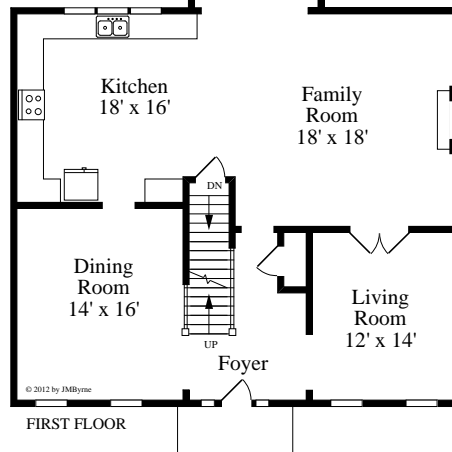

# 14 Colby Road • Wellesley, Massachusetts

Garage

Mudroom

Nook  
11' x 10'

Study  
11' x 10'

J. M. BYRNE  
COMPUTER  
GRAPHICS

781-237-1470

[www.JMByrne.com](http://www.JMByrne.com)

All measurements approximate.

Not drawn to exact scale.

Copyright © 2012 by Janet Marie Byrne