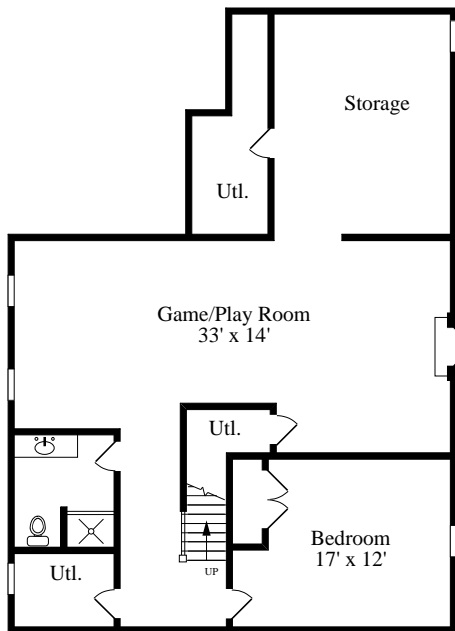

# 14 Colby Road • Wellesley, Massachusetts

Garage

Mudroom

Nook  
11' x 10'

Study  
11' x 10'

J. M. BYRNE  
COMPUTER  
GRAPHICS

781-237-1470

[www.JMByrne.com](http://www.JMByrne.com)

All measurements approximate.

Not drawn to exact scale.

Copyright © 2012 by Janet Marie Byrne