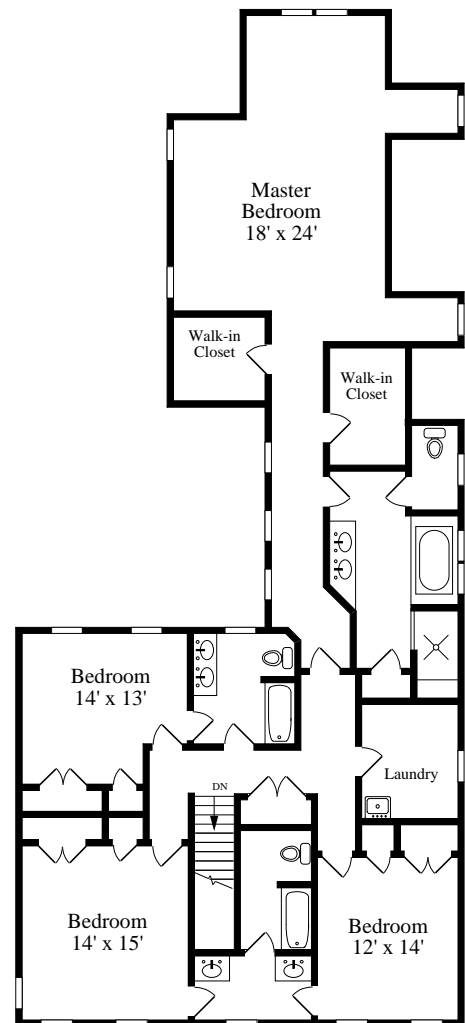

# 14 Colby Road • Wellesley, Massachusetts

Garage

Mudroom

Nook  
11' x 10'

Study  
11' x 10'

J. M. BYRNE  
COMPUTER  
GRAPHICS

781-237-1470

[www.JMByrne.com](http://www.JMByrne.com)

All measurements approximate.

Not drawn to exact scale.

Copyright © 2012 by Janet Marie Byrne